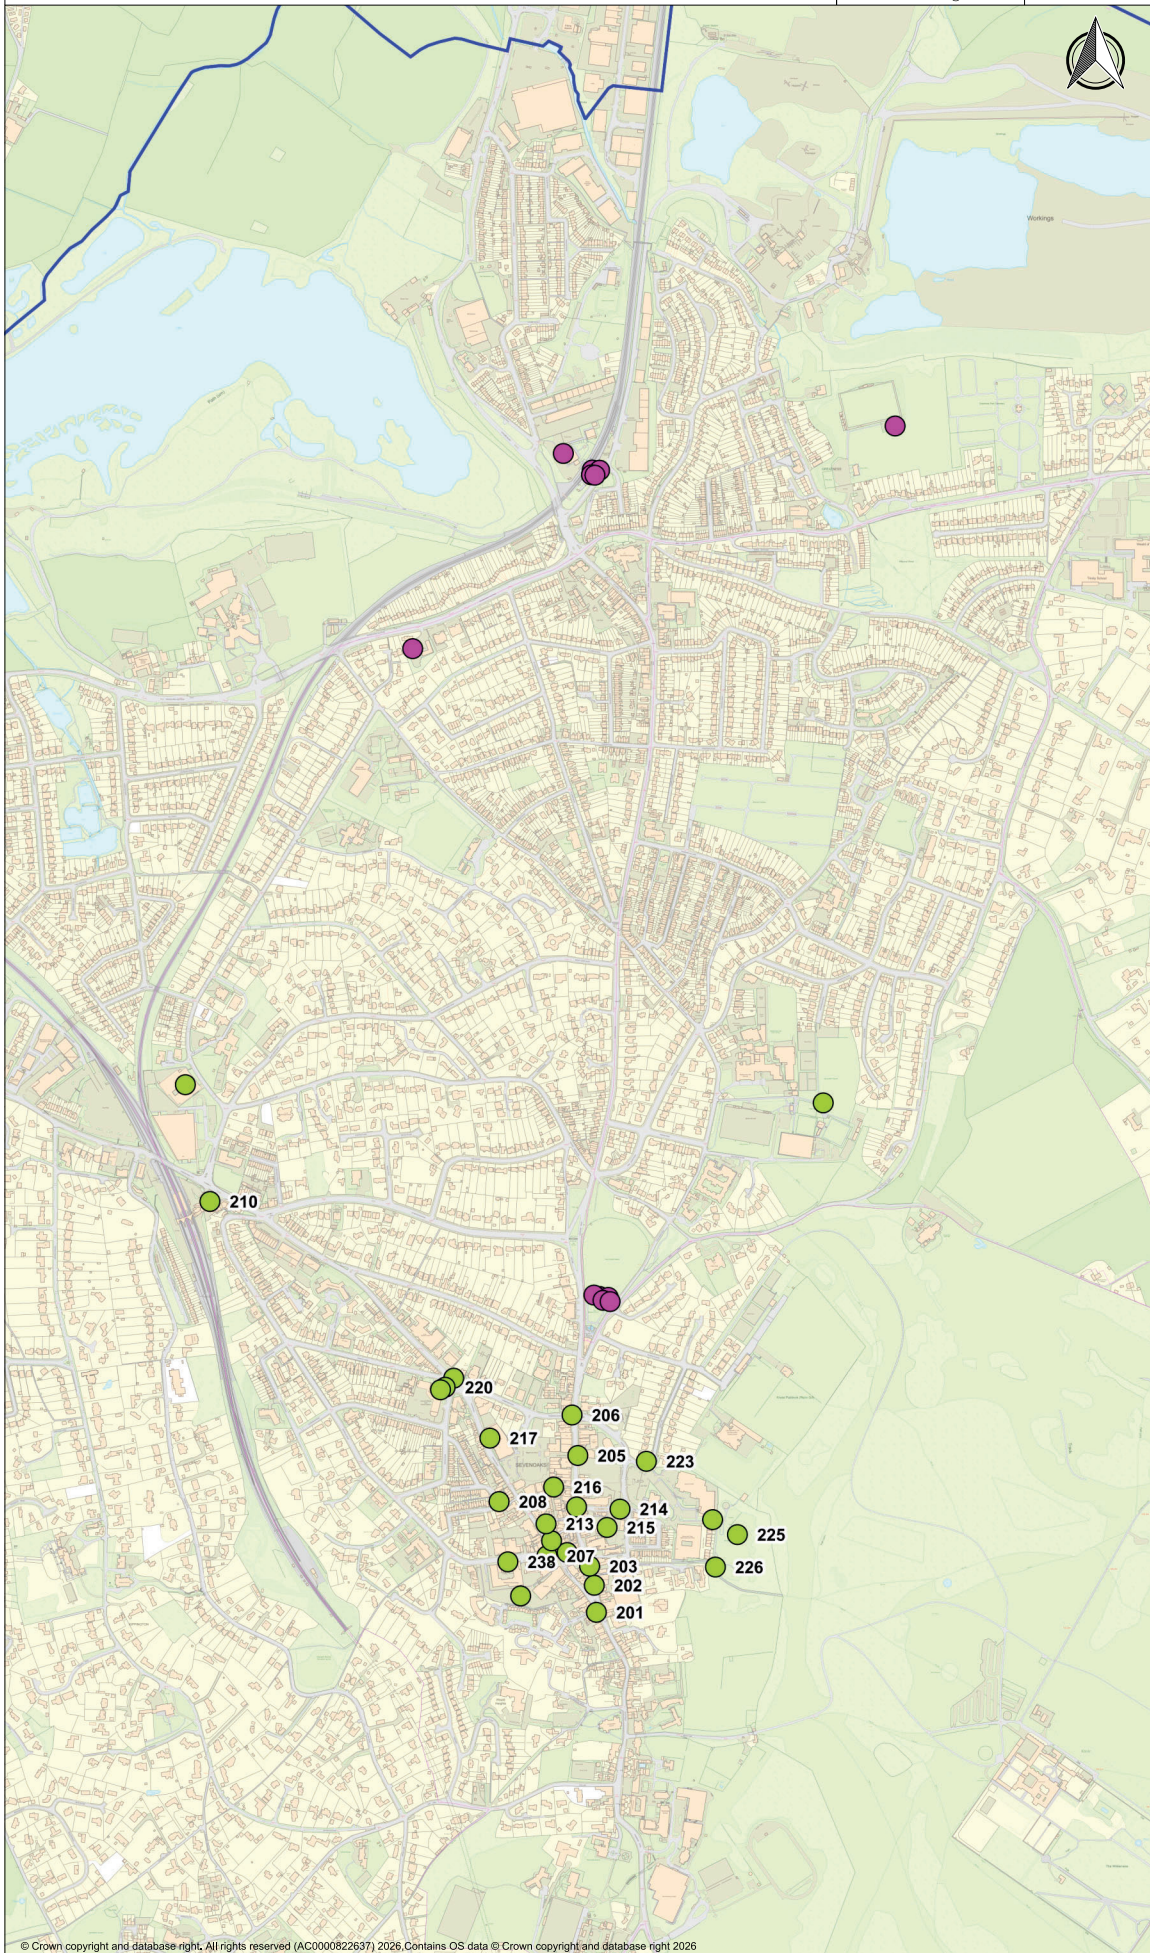

Parish

cctv STC and SDC

● Sevenoaks Town Council

● Sevenoaks District Council