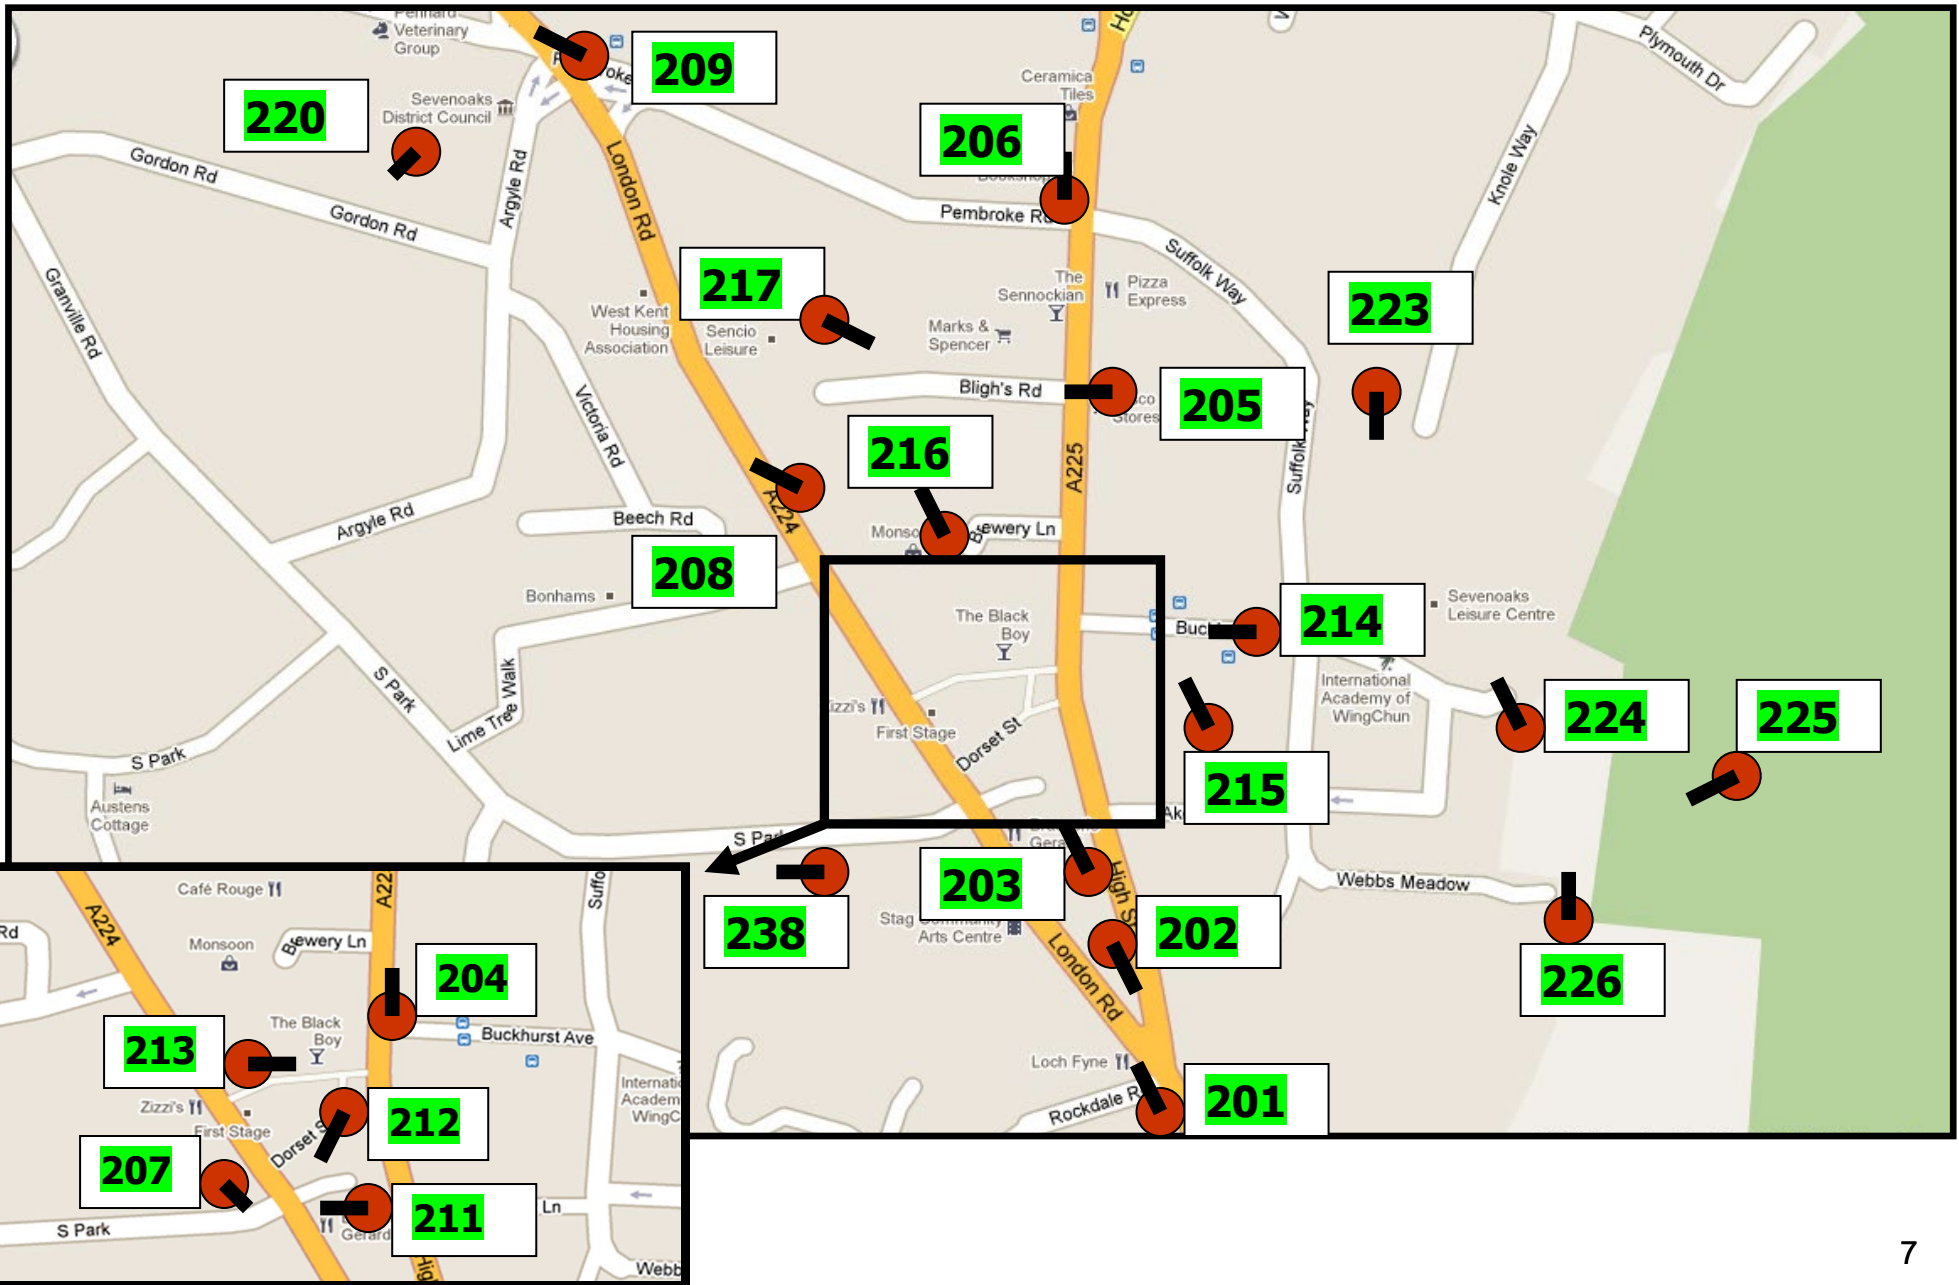

Sevenoaks Camera Locations

Sevenoaks District Council CCTV

Area/Town	Cam No.	Address	Int/Ext
Sevenoaks	201	57-59 High St, Sevenoaks TN13 1JF	External
Sevenoaks	202	83 High St, Sevenoaks TN13 1LG	External
Sevenoaks	203	93 High St, Sevenoaks TN13 1LE	External
Sevenoaks	204	120 High St, Sevenoaks TN13 1XA	External
Sevenoaks	205	140 High St, Sevenoaks TN13 1XE	External
Sevenoaks	206	145 High St jct w/Pembroke Road & Suffolk Way, Sevenoaks TN13 1XJ	External
Sevenoaks	207	19 London Rd jct w/South Park, Sevenoaks TN13 1AR	External
Sevenoaks	208	57 London Rd, Sevenoaks TN13 1AU	External
Sevenoaks	209	92 London Rd, jct w/Pembroke Road, Sevenoaks TN13 1BA	External
Sevenoaks	210	Sevenoaks Station, London Rd, Sevenoaks TN13 1DP	External
Sevenoaks	211	The Shambles, Sevenoaks TN13 1LJ	External
Sevenoaks	212	Dorset St, Sevenoaks TN13 1LL	External
Sevenoaks	213	Bank St, Sevenoaks TN13 1UW	External
Sevenoaks	214	Buckhurst 1 Car Park, 55 Buckhurst Ave, Sevenoaks TN13 1LZ	External
Sevenoaks	215	Buckhurst 1 Car Park, 55 Buckhurst Ave, Sevenoaks TN13 1LZ	External
Sevenoaks	216	Unit 1 Bligh's Court, Sevenoaks TN13 1DD	External
Sevenoaks	217	Blighs Meadow Shopping Centre Car Park (M&S) 66 London Rd, Sevenoaks TN13 1AT	External
Sevenoaks (Council Offices)	218	Council Offices, Argyle Rd, Sevenoaks TN13 1HG	Internal
Sevenoaks (Council Offices)	219	Council Offices, Argyle Rd, Sevenoaks TN13 1HG	External
Sevenoaks (Council Offices)	220	Council Offices, Argyle Rd, Sevenoaks TN13 1HG	External
Sevenoaks (Council Offices)	221	Council Offices, Argyle Rd, Sevenoaks TN13 1HG	External
Sevenoaks (Council Offices)	222	Council Offices, Argyle Rd, Sevenoaks TN13 1HG	Internal
Sevenoaks	223	Suffolk Way Car Park, 1 Suffolk Way, Sevenoaks TN13 1YL	External
Sevenoaks (Hollybush Park)	227	Hollybush Café, Hollybush Park, Hollybush Cl, Sevenoaks TN13 3UH	External
Sevenoaks (Hollybush Park)	228	Hollybush Park, Hollybush Cl, Sevenoaks TN13 3UH	External
Sevenoaks (Hollybush Park)	229	Hollybush Park, Hollybush Cl, Sevenoaks TN13 3UH	External
Sevenoaks (Hollybush Park)	230	Hollybush Park, Hollybush Cl, Sevenoaks TN13 3UH	External